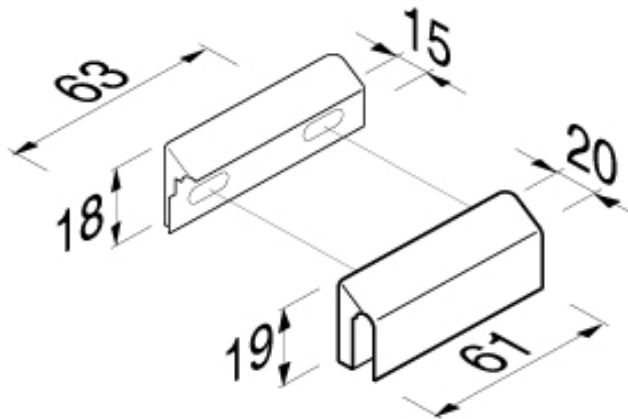

SPECIFICATION SHEET - bathroom accessories

BRAND:		Product Photo:
ORIGIN:	Netherlands	
SERIES:	BASKETS	
PRODUCT DESCRIPTION:	Concealed fixing for baskets	
MODEL No.	697	
FINISH/COLOUR:	Chrome plated	
DIMENSIONS:		
OPTIONAL MATCHING PARTS:		

Technical Informations:

REMINDER:	Do not use cleaners containing abrasive cleansers, ammonia, bleach, acids, waxes, alcohol, solvents or other products not recommended for chrome.
	All information is for reference only, installation shall always be based on the actual product delivered.