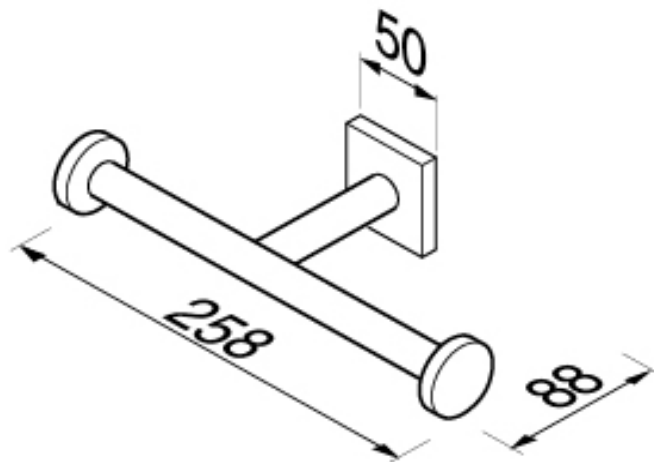

SPECIFICATION SHEET - bathroom accessories

BRAND:		Product Photo:
ORIGIN:	Netherlands	
SERIES:	NELIO	
PRODUCT DESCRIPTION:	Double roll holder	
MODEL No.	6818-02	
FINISH/COLOUR:	Chrome plated	
DIMENSIONS:	88mm L x 258mm W	
OPTIONAL MATCHING PARTS:		

Technical Informations:

REMINDER:	Do not use cleaners containing abrasive cleansers, ammonia, bleach, acids, waxes, alcohol, solvents or other products not recommended for chrome.
	All information is for reference only, installation shall always be based on the actual product delivered.