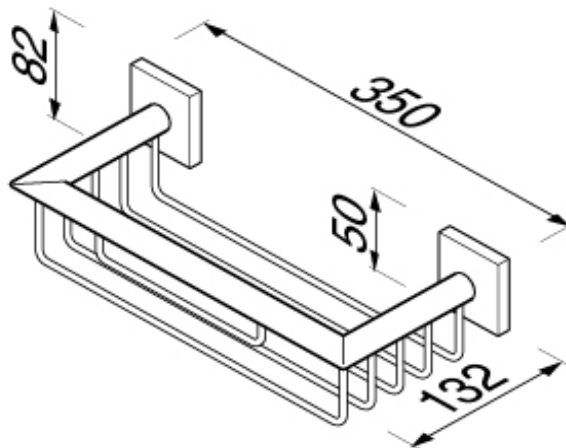

SPECIFICATION SHEET - bathroom accessories

BRAND:		Product Photo:
ORIGIN:	Netherlands	
SERIES:	NELIO	
PRODUCT DESCRIPTION:	Bottle/sponge holder	
MODEL No.	6814-02	
FINISH/COLOUR:	Chrome plated	
DIMENSIONS:	132mm L x 350mm W x 82mm H	
OPTIONAL MATCHING PARTS:		

Technical Informations:

REMINDER:	Do not use cleaners containing abrasive cleansers, ammonia, bleach, acids, waxes, alcohol, solvents or other products not recommended for chrome.
	All information is for reference only, installation shall always be based on the actual product delivered.