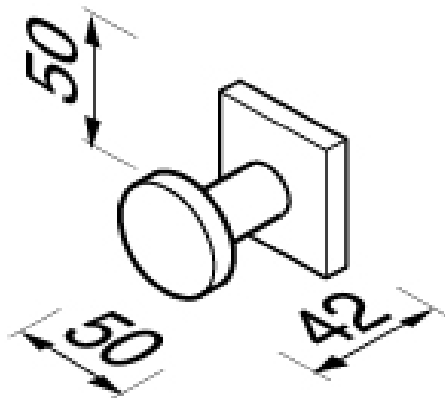

SPECIFICATION SHEET - bathroom accessories

BRAND:		Product Photo:
ORIGIN:	Netherlands	
SERIES:	NELIO	
PRODUCT DESCRIPTION:	Single hook	
MODEL No.	6813-02	
FINISH/COLOUR:	Chrome plated	
DIMENSIONS:	42mm L x 50mm W x 50mm H	
OPTIONAL MATCHING PARTS:		

Technical Informations:

REMINDER:	Do not use cleaners containing abrasive cleansers, ammonia, bleach, acids, waxes, alcohol, solvents or other products not recommended for chrome.
	All information is for reference only, installation shall always be based on the actual product delivered.