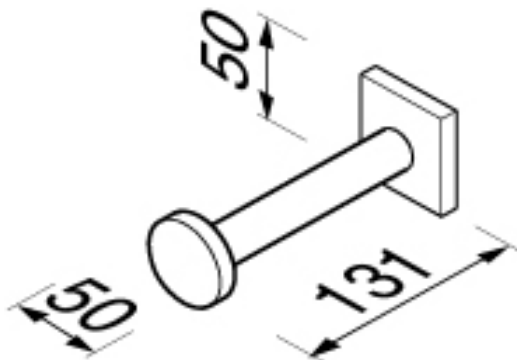

SPECIFICATION SHEET - bathroom accessories

BRAND:		Product Photo:
ORIGIN:	Netherlands	
SERIES:	NELIO	
PRODUCT DESCRIPTION:	Spare roll holder	
MODEL No.	6812-02	
FINISH/COLOUR:	Chrome plated	
DIMENSIONS:	131mm L x 50mm W x 50mm H	
OPTIONAL MATCHING PARTS:		

Technical Informations:

REMINDER:	Do not use cleaners containing abrasive cleansers, ammonia, bleach, acids, waxes, alcohol, solvents or other products not recommended for chrome.
	All information is for reference only, installation shall always be based on the actual product delivered.