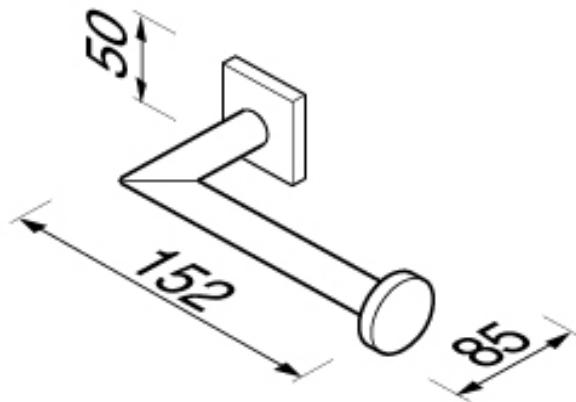

SPECIFICATION SHEET - bathroom accessories

BRAND:		Product Photo:
ORIGIN:	Netherlands	
SERIES:	NELIO	
PRODUCT DESCRIPTION:	Roll holder	
MODEL No.	6809-02	
FINISH/COLOUR:	Chrome plated	
DIMENSIONS:	85mm L x 152mm W x 50mm H	
OPTIONAL MATCHING PARTS:		

Technical Informations:

REMINDER:	Do not use cleaners containing abrasive cleansers, ammonia, bleach, acids, waxes, alcohol, solvents or other products not recommended for chrome.
	All information is for reference only, installation shall always be based on the actual product delivered.