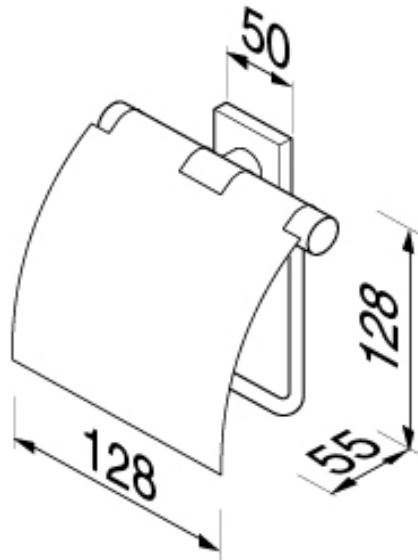

SPECIFICATION SHEET - bathroom accessories

BRAND:		Product Photo:
ORIGIN:	Netherlands	
SERIES:	NELIO	
PRODUCT DESCRIPTION:	Roll holder with lid	
MODEL No.	6808-02	
FINISH/COLOUR:	Chrome plated	
DIMENSIONS:	55mm L x 128mm W x 128mm H	
OPTIONAL MATCHING PARTS:		

Technical Informations:

REMINDER:	Do not use cleaners containing abrasive cleansers, ammonia, bleach, acids, waxes, alcohol, solvents or other products not recommended for chrome.
	All information is for reference only, installation shall always be based on the actual product delivered.