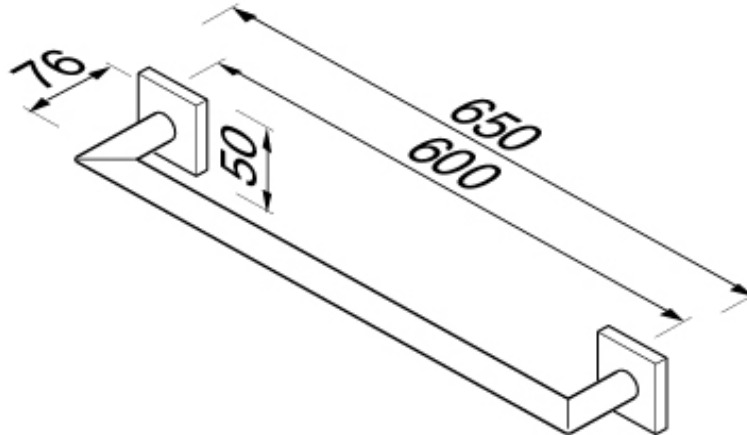

SPECIFICATION SHEET - bathroom accessories

BRAND:		Product Photo:
ORIGIN:	Netherlands	
SERIES:	NELIO	
PRODUCT DESCRIPTION:	Towel bar 60 cm	
MODEL No.	6807-0260	
FINISH/COLOUR:	Chrome plated	
DIMENSIONS:	76mm L x 650mm W x 50mm H	
OPTIONAL MATCHING PARTS:		

Technical Informations:

REMINDER:	Do not use cleaners containing abrasive cleansers, ammonia, bleach, acids, waxes, alcohol, solvents or other products not recommended for chrome.
	All information is for reference only, installation shall always be based on the actual product delivered.