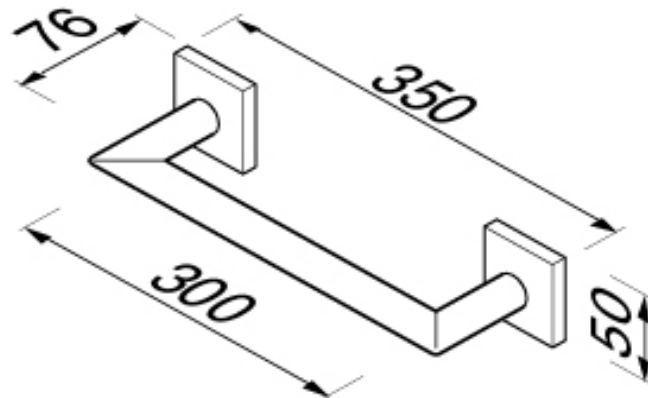

SPECIFICATION SHEET - bathroom accessories

BRAND:		Product Photo:
ORIGIN:	Netherlands	
SERIES:	NELIO	
PRODUCT DESCRIPTION:	Grab bar	
MODEL No.	6806-02	
FINISH/COLOUR:	Chrome plated	
DIMENSIONS:	76mm L x 350mm W x 50mm H	
OPTIONAL MATCHING PARTS:		

Technical Informations:

REMINDER:	Do not use cleaners containing abrasive cleansers, ammonia, bleach, acids, waxes, alcohol, solvents or other products not recommended for chrome.
	All information is for reference only, installation shall always be based on the actual product delivered.