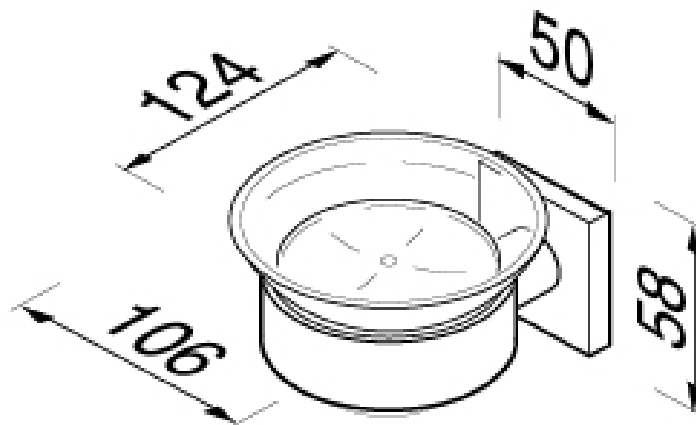

SPECIFICATION SHEET - bathroom accessories

BRAND:		Product Photo:
ORIGIN:	Netherlands	
SERIES:	NELIO	
PRODUCT DESCRIPTION:	Soap holder	
MODEL No.	6803-02	
FINISH/COLOUR:	Chrome plated	
DIMENSIONS:	124mm x 106mm x 58mm H	
OPTIONAL MATCHING PARTS:		

Technical Informations:

REMINDER:	Do not use cleaners containing abrasive cleansers, ammonia, bleach, acids, waxes, alcohol, solvents or other products not recommended for chrome. All information is for reference only, installation shall always be based on the actual product delivered.