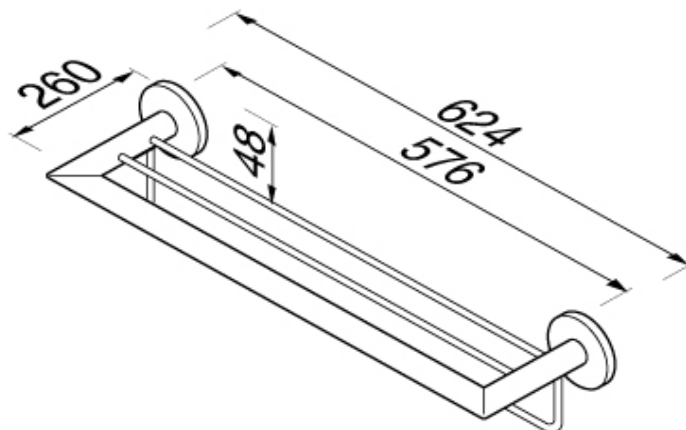

SPECIFICATION SHEET - bathroom accessories

BRAND:		Product Photo:
ORIGIN:	Netherlands	
SERIES:	NEMOX STAINLESS STEEL	
PRODUCT DESCRIPTION:	Towel rack 60cm with bar	
MODEL No.	6552-05	
FINISH/COLOUR:	Brushed 304 stainless steel	
DIMENSIONS:	260mm L x 624mm W x 48mm H	
OPTIONAL MATCHING PARTS:		

Technical Informations:

REMINDER:	Do not use cleaners containing abrasive cleansers, ammonia, bleach, acids, waxes, alcohol, solvents or other products not recommended for chrome.
	All information is for reference only, installation shall always be based on the actual product delivered.