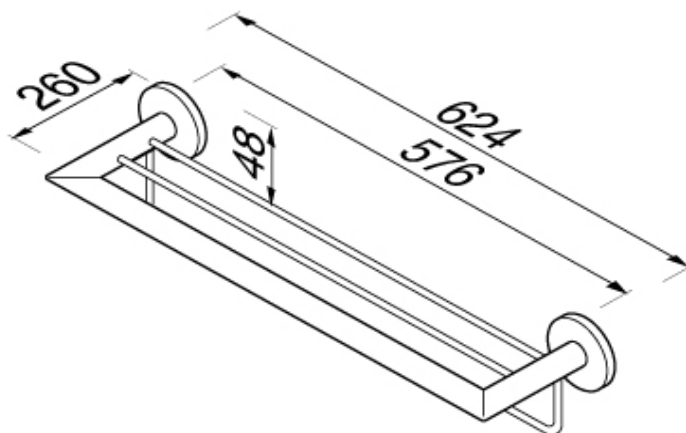

SPECIFICATION SHEET - bathroom accessories

BRAND:		Product Photo:
ORIGIN:	Netherlands	
SERIES:	NEMOX	
PRODUCT DESCRIPTION:	Towel rack 60cm with bar	
MODEL No.	6552-02	
FINISH/COLOUR:	Chrome plated	
DIMENSIONS:	260mm L x 624mm W x 48mm H	
OPTIONAL MATCHING PARTS:		

Technical Informations:

REMINDER:	Do not use cleaners containing abrasive cleansers, ammonia, bleach, acids, waxes, alcohol, solvents or other products not recommended for chrome.
	All information is for reference only, installation shall always be based on the actual product delivered.