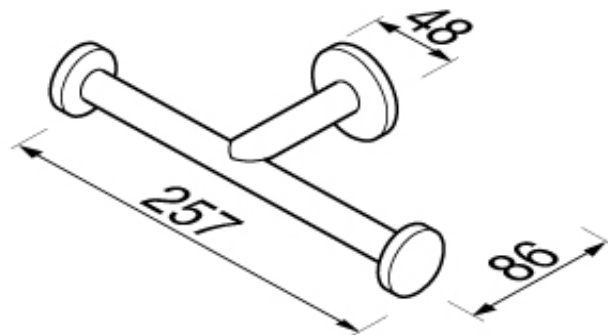

SPECIFICATION SHEET - bathroom accessories

BRAND:		Product Photo:
ORIGIN:	Netherlands	
SERIES:	NEMOX STAINLESS STEEL	
PRODUCT DESCRIPTION:	Double roll holder	
MODEL No.	6518-05	
FINISH/COLOUR:	Brushed 304 stainless steel	
DIMENSIONS:	257mm W x 86mm L	
OPTIONAL MATCHING PARTS:		

Technical Informations:

REMINDER:	Do not use cleaners containing abrasive cleansers, ammonia, bleach, acids, waxes, alcohol, solvents or other products not recommended for chrome.
	All information is for reference only, installation shall always be based on the actual product delivered.