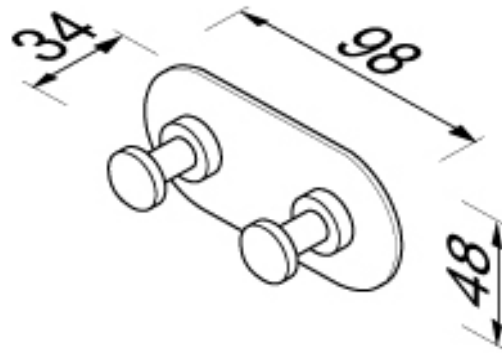

SPECIFICATION SHEET - bathroom accessories

BRAND:		Product Photo:
ORIGIN:	Netherlands	
SERIES:	NEMOX	
PRODUCT DESCRIPTION:	Double hook	
MODEL No.	6515-02	
FINISH/COLOUR:	Chrome plated	
DIMENSIONS:	34mm L x 98mm W x 48mm H	
OPTIONAL MATCHING PARTS:		

Technical Informations:

REMINDER:	Do not use cleaners containing abrasive cleansers, ammonia, bleach, acids, waxes, alcohol, solvents or other products not recommended for chrome.
	All information is for reference only, installation shall always be based on the actual product delivered.