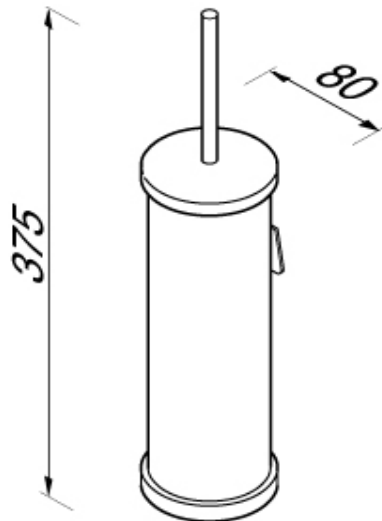

SPECIFICATION SHEET - bathroom accessories

BRAND:		Product Photo:
ORIGIN:	Netherlands	
SERIES:	NEMOX	
PRODUCT DESCRIPTION:	WC brush holder wall mount black brush	
MODEL No.	6511-06	
FINISH/COLOUR:	Chrome plated	
DIMENSIONS:	375mm H	
OPTIONAL MATCHING PARTS:		

Technical Informations:

REMINDER:	Do not use cleaners containing abrasive cleansers, ammonia, bleach, acids, waxes, alcohol, solvents or other products not recommended for chrome.
	All information is for reference only, installation shall always be based on the actual product delivered.