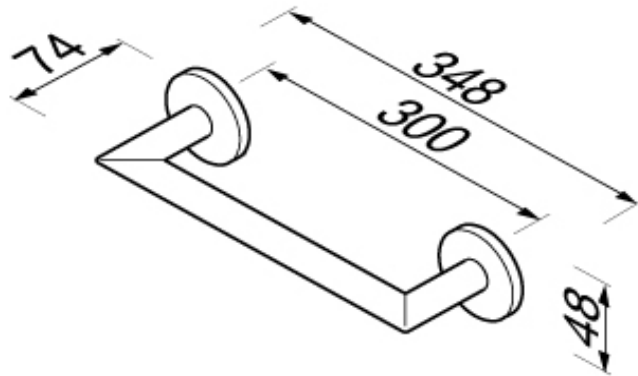

SPECIFICATION SHEET - bathroom accessories

BRAND:		Product Photo:
ORIGIN:	Netherlands	
SERIES:	NEMOX STAINLESS STEEL	
PRODUCT DESCRIPTION:	Grab bar 30cm	
MODEL No.	6506-05	
FINISH/COLOUR:	Brushed 304 stainless steel	
DIMENSIONS:	74mm L x 348mm W x 48mm H	
OPTIONAL MATCHING PARTS:		

Technical Informations:

REMINDER:	Do not use cleaners containing abrasive cleansers, ammonia, bleach, acids, waxes, alcohol, solvents or other products not recommended for chrome.
	All information is for reference only, installation shall always be based on the actual product delivered.