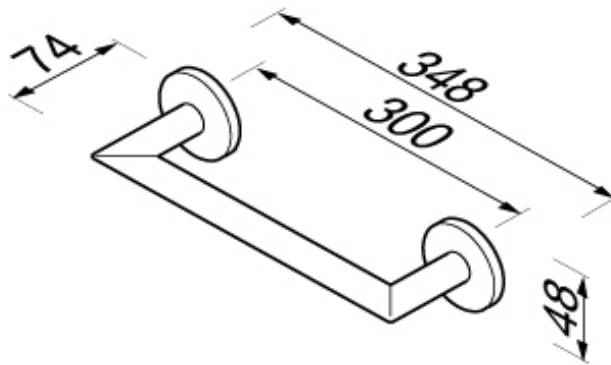

SPECIFICATION SHEET - bathroom accessories

BRAND:		Product Photo:
ORIGIN:	Netherlands	
SERIES:	NEMOX	
PRODUCT DESCRIPTION:	Grab bar 30cm	
MODEL No.	6506-02	
FINISH/COLOUR:	Chrome plated	
DIMENSIONS:	74mm L x 348mm W x 48mm H	
OPTIONAL MATCHING PARTS:		

Technical Informations:

REMINDER:	Do not use cleaners containing abrasive cleansers, ammonia, bleach, acids, waxes, alcohol, solvents or other products not recommended for chrome.
	All information is for reference only, installation shall always be based on the actual product delivered.