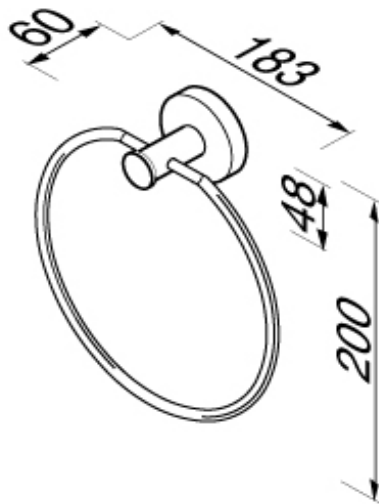

SPECIFICATION SHEET - bathroom accessories

BRAND:		Product Photo:
ORIGIN:	Netherlands	
SERIES:	NEMOX	
PRODUCT DESCRIPTION:	Towel ring	
MODEL No.	6504-02	
FINISH/COLOUR:	Chrome plated	
DIMENSIONS:		
OPTIONAL MATCHING PARTS:		

Technical Informations:

REMINDER:	Do not use cleaners containing abrasive cleansers, ammonia, bleach, acids, waxes, alcohol, solvents or other products not recommended for chrome.
	All information is for reference only, installation shall always be based on the actual product delivered.