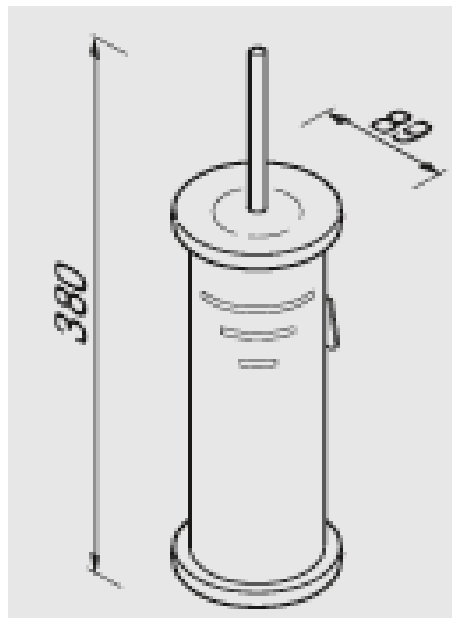

SPECIFICATION SHEET - bathroom accessories

BRAND:		Product Photo:
ORIGIN:	Netherlands	
SERIES:	HOTEL/STANDARD	
PRODUCT DESCRIPTION:	WC brush with floor stand holder Black brush	
MODEL No.	5115-06	
FINISH/COLOUR:	Chrome plated	
DIMENSIONS:	380mm H	
OPTIONAL MATCHING PARTS:		

Technical Informations:

REMINDER:	Do not use cleaners containing abrasive cleansers, ammonia, bleach, acids, waxes, alcohol, solvents or other products not recommended for chrome.
	All information is for reference only, installation shall always be based on the actual product delivered.