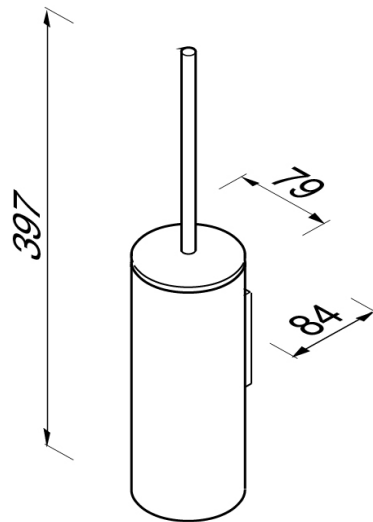

SPECIFICATION SHEET - bathroom accessories

BRAND:		Product Photo:
ORIGIN:	Netherlands	
SERIES:	WYNK	
PRODUCT DESCRIPTION:	WC brush with wall mounted holder	
MODEL No.	4511-02	
FINISH/COLOUR:	Chrome plated	
DIMENSIONS:	84mm L x 79mm W x 397mm H	
OPTIONAL MATCHING PARTS:		

Technical Informations:

REMINDER:	Do not use cleaners containing abrasive cleansers, ammonia, bleach, acids, waxes, alcohol, solvents or other products not recommended for chrome.
	All information is for reference only, installation shall always be based on the actual product delivered.