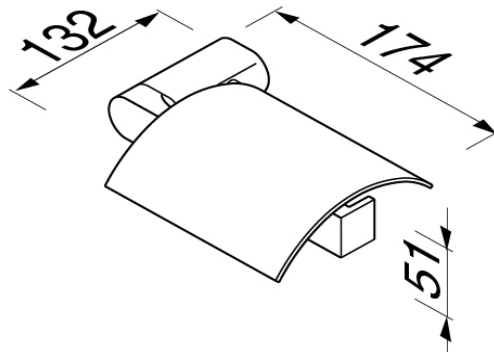

SPECIFICATION SHEET - bathroom accessories

BRAND:		Product Photo:
ORIGIN:	Netherlands	
SERIES:	WYNK	
PRODUCT DESCRIPTION:	Roll holder with lid	
MODEL No.	4508-02R	
FINISH/COLOUR:	Chrome plated	
DIMENSIONS:	132mm L x 174mm W x 51mm H	
OPTIONAL MATCHING PARTS:		

Technical Informations:

REMINDER:	Do not use cleaners containing abrasive cleansers, ammonia, bleach, acids, waxes, alcohol, solvents or other products not recommended for chrome.
	All information is for reference only, installation shall always be based on the actual product delivered.