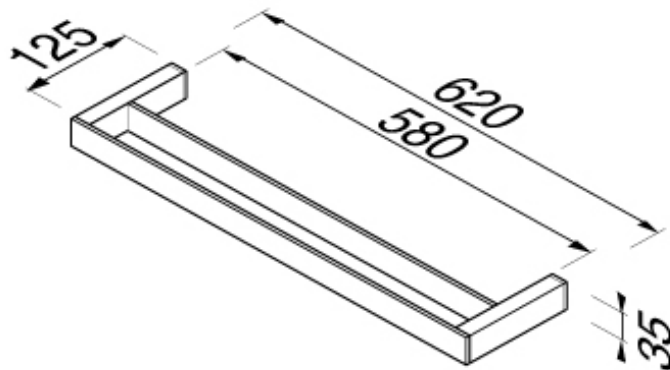

SPECIFICATION SHEET - bathroom accessories

BRAND:		Product Photo:
ORIGIN:	Netherlands	
SERIES:	MODERN ART	
PRODUCT DESCRIPTION:	Double towel bar 60cm	
MODEL No.	3556-02	
FINISH/COLOUR:	Chrome plated	
DIMENSIONS:	125mm L x 620mm W x 35mm H	
OPTIONAL MATCHING PARTS:		

Technical Informations:

REMINDER:	Do not use cleaners containing abrasive cleansers, ammonia, bleach, acids, waxes, alcohol, solvents or other products not recommended for chrome.
	All information is for reference only, installation shall always be based on the actual product delivered.