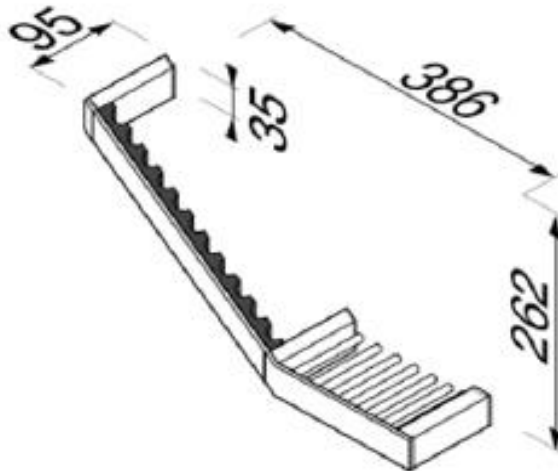

SPECIFICATION SHEET - bathroom accessories

BRAND:		Product Photo:
ORIGIN:	Netherlands	
SERIES:	MODERN ART	
PRODUCT DESCRIPTION:	Grab bar with soap holder	
MODEL No.	3528-02	
FINISH/COLOUR:	Chrome plated	
DIMENSIONS:		
OPTIONAL MATCHING PARTS:		

Technical Informations:

REMINDER:	Do not use cleaners containing abrasive cleansers, ammonia, bleach, acids, waxes, alcohol, solvents or other products not recommended for chrome.
	All information is for reference only, installation shall always be based on the actual product delivered.