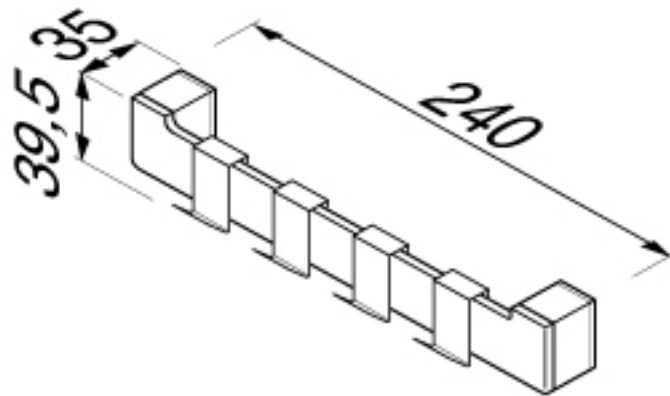

SPECIFICATION SHEET - bathroom accessories

BRAND:		Product Photo:
ORIGIN:	Netherlands	
SERIES:	MODERN ART	
PRODUCT DESCRIPTION:	Hook rack 4 hooks	
MODEL No.	3523-02	
FINISH/COLOUR:	Chrome plated	
DIMENSIONS:	35mm L x 240mm W x 39.5mm H	
OPTIONAL MATCHING PARTS:		

Technical Informations:

REMINDER:	Do not use cleaners containing abrasive cleansers, ammonia, bleach, acids, waxes, alcohol, solvents or other products not recommended for chrome. All information is for reference only, installation shall always be based on the actual product delivered.