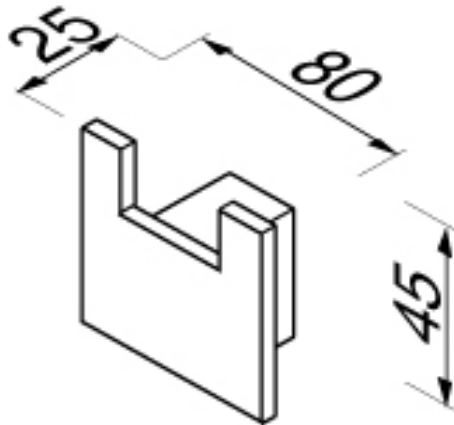

SPECIFICATION SHEET - bathroom accessories

BRAND:		Product Photo:
ORIGIN:	Netherlands	
SERIES:	MODERN ART	
PRODUCT DESCRIPTION:	Double hook	
MODEL No.	3515-02	
FINISH/COLOUR:	Chrome plated	
DIMENSIONS:	25mm L x 80mm W x 45mm H	
OPTIONAL MATCHING PARTS:		

Technical Informations:

REMINDER:	Do not use cleaners containing abrasive cleansers, ammonia, bleach, acids, waxes, alcohol, solvents or other products not recommended for chrome.
	All information is for reference only, installation shall always be based on the actual product delivered.