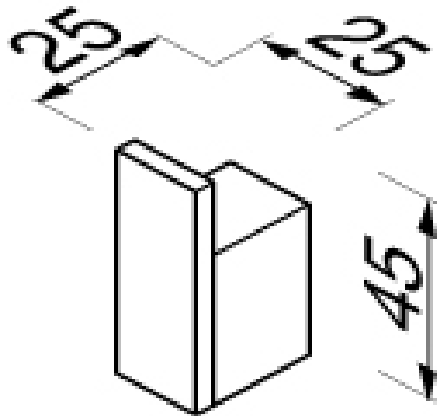

SPECIFICATION SHEET - bathroom accessories

BRAND:		Product Photo:
ORIGIN:	Netherlands	
SERIES:	MODERN ART	
PRODUCT DESCRIPTION:	Hook	
MODEL No.	3513-02	
FINISH/COLOUR:	Chrome plated	
DIMENSIONS:	25mm L x 25mm W x 45mm H	
OPTIONAL MATCHING PARTS:		

Technical Informations:

REMINDER:	Do not use cleaners containing abrasive cleansers, ammonia, bleach, acids, waxes, alcohol, solvents or other products not recommended for chrome.
	All information is for reference only, installation shall always be based on the actual product delivered.