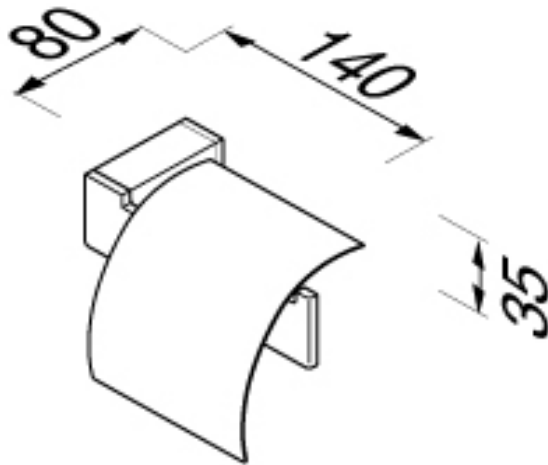

SPECIFICATION SHEET - bathroom accessories

BRAND:		Product Photo:
ORIGIN:	Netherlands	
SERIES:	MODERN ART	
PRODUCT DESCRIPTION:	Roll holder with lid	
MODEL No.	3508-02	
FINISH/COLOUR:	Chrome plated	
DIMENSIONS:	80mm L x 140mm W x 35mm H	
OPTIONAL MATCHING PARTS:		

Technical Informations:

REMINDER:	Do not use cleaners containing abrasive cleansers, ammonia, bleach, acids, waxes, alcohol, solvents or other products not recommended for chrome.
	All information is for reference only, installation shall always be based on the actual product delivered.