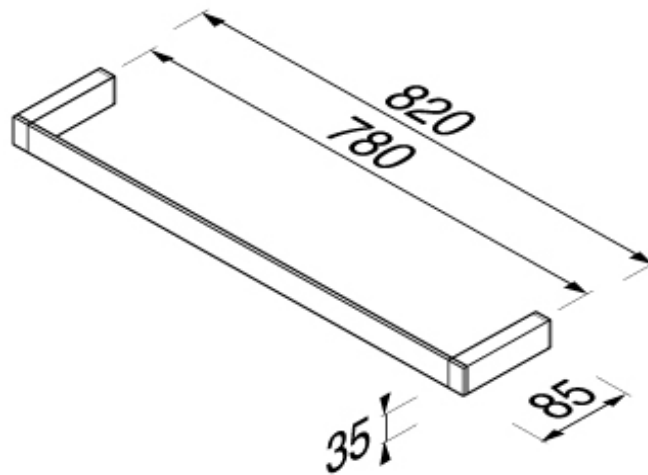

SPECIFICATION SHEET - bathroom accessories

BRAND:		Product Photo:
ORIGIN:	Netherlands	
SERIES:	MODERN ART	
PRODUCT DESCRIPTION:	Towel bar 80cm	
MODEL No.	3507-0280	
FINISH/COLOUR:	Chrome plated	
DIMENSIONS:	85mm L x 820mm W x 35mm H	
OPTIONAL MATCHING PARTS:		

Technical Informations:

REMINDER:	Do not use cleaners containing abrasive cleansers, ammonia, bleach, acids, waxes, alcohol, solvents or other products not recommended for chrome.
	All information is for reference only, installation shall always be based on the actual product delivered.