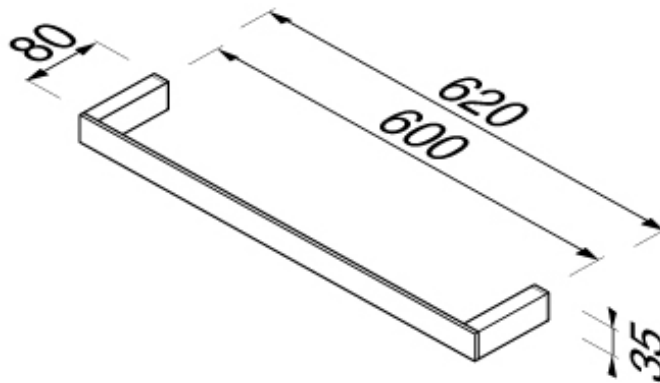

SPECIFICATION SHEET - bathroom accessories

BRAND:		Product Photo:
ORIGIN:	Netherlands	
SERIES:	MODERN ART	
PRODUCT DESCRIPTION:	Towel bar 60cm	
MODEL No.	3507-0260	
FINISH/COLOUR:	Chrome plated	
DIMENSIONS:	80mm L x 620mm W x 35mm H	
OPTIONAL MATCHING PARTS:		

Technical Informations:

REMINDER:	Do not use cleaners containing abrasive cleansers, ammonia, bleach, acids, waxes, alcohol, solvents or other products not recommended for chrome.
	All information is for reference only, installation shall always be based on the actual product delivered.