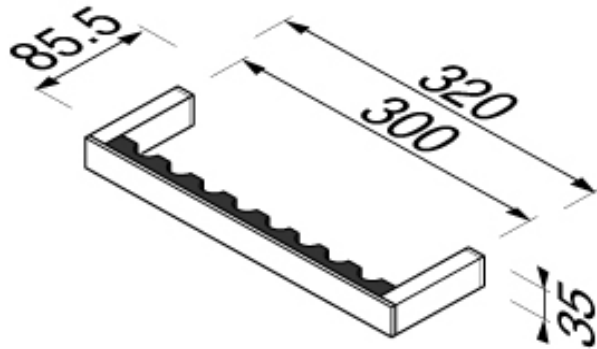

SPECIFICATION SHEET - bathroom accessories

BRAND:		Product Photo:
ORIGIN:	Netherlands	
SERIES:	MODERN ART	
PRODUCT DESCRIPTION:	Grab bar 30cm	
MODEL No.	3506-02	
FINISH/COLOUR:	Chrome plated	
DIMENSIONS:	85.5mm L x 320mm W x 35mm H	
OPTIONAL MATCHING PARTS:		

Technical Informations:

REMINDER:	Do not use cleaners containing abrasive cleansers, ammonia, bleach, acids, waxes, alcohol, solvents or other products not recommended for chrome.
	All information is for reference only, installation shall always be based on the actual product delivered.