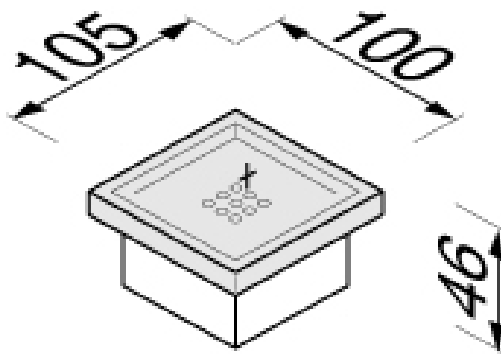

SPECIFICATION SHEET - bathroom accessories

BRAND:		Product Photo:
ORIGIN:	Netherlands	
SERIES:	MODERN ART	
PRODUCT DESCRIPTION:	Soap holder	
MODEL No.	3503-02	
FINISH/COLOUR:	Chrome plated	
DIMENSIONS:	105mm x 100mm x 46mm H	
OPTIONAL MATCHING PARTS:		

Technical Informations:

REMINDER:	Do not use cleaners containing abrasive cleansers, ammonia, bleach, acids, waxes, alcohol, solvents or other products not recommended for chrome.
	All information is for reference only, installation shall always be based on the actual product delivered.