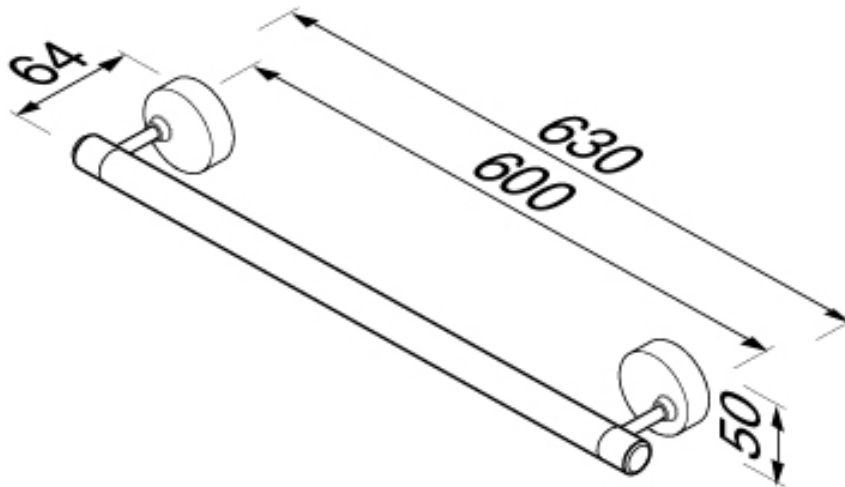

SPECIFICATION SHEET - bathroom accessories

BRAND:		Product Photo:
ORIGIN:	Netherlands	
SERIES:	27 COLLECTION	
PRODUCT DESCRIPTION:	Towel bar 60cm	
MODEL No.	2729-0260	
FINISH/COLOUR:	Chrome plated	
DIMENSIONS:	64mmL x 630mm W x 50mm H	
OPTIONAL MATCHING PARTS:		

Technical Informations:

REMINDER:	Do not use cleaners containing abrasive cleansers, ammonia, bleach, acids, waxes, alcohol, solvents or other products not recommended for chrome.
	All information is for reference only, installation shall always be based on the actual product delivered.