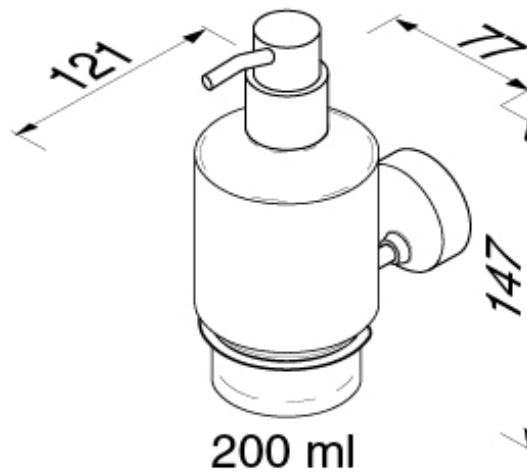

SPECIFICATION SHEET - bathroom accessories

BRAND:		Product Photo:
ORIGIN:	Netherlands	
SERIES:	27 COLLECTION	
PRODUCT DESCRIPTION:	Soap dispenser with holder	
MODEL No.	2716-02	
FINISH/COLOUR:	Chrome plated	
DIMENSIONS:	121mm L x 77mm W x 147mm H	
OPTIONAL MATCHING PARTS:		

Technical Informations:

REMINDER:	Do not use cleaners containing abrasive cleansers, ammonia, bleach, acids, waxes, alcohol, solvents or other products not recommended for chrome.
	All information is for reference only, installation shall always be based on the actual product delivered.