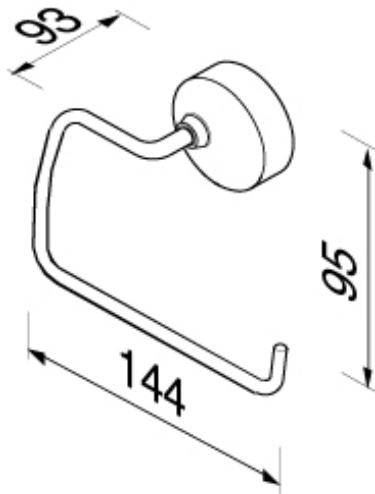

SPECIFICATION SHEET - bathroom accessories

BRAND:		Product Photo:
ORIGIN:	Netherlands	
SERIES:	27 COLLECTION	
PRODUCT DESCRIPTION:	Roll holder	
MODEL No.	2709-02	
FINISH/COLOUR:	Chrome plated	
DIMENSIONS:	93mm L x 144mm W x 95mm H	
OPTIONAL MATCHING PARTS:		

Technical Informations:

REMINDER:	Do not use cleaners containing abrasive cleansers, ammonia, bleach, acids, waxes, alcohol, solvents or other products not recommended for chrome.
	All information is for reference only, installation shall always be based on the actual product delivered.