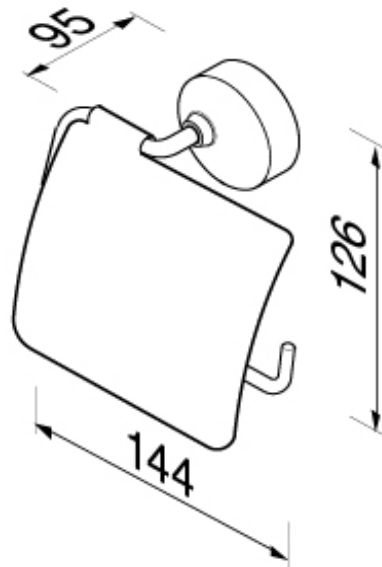

SPECIFICATION SHEET - bathroom accessories

BRAND:		Product Photo:
ORIGIN:	Netherlands	
SERIES:	27 COLLECTION	
PRODUCT DESCRIPTION:	Roll Paper holder with lid	
MODEL No.	2708-02	
FINISH/COLOUR:	Chrome plated	
DIMENSIONS:	95mm L x 144mm W x 126mm H	
OPTIONAL MATCHING PARTS:		

Technical Informations:

REMINDER:	Do not use cleaners containing abrasive cleansers, ammonia, bleach, acids, waxes, alcohol, solvents or other products not recommended for chrome.
	All information is for reference only, installation shall always be based on the actual product delivered.