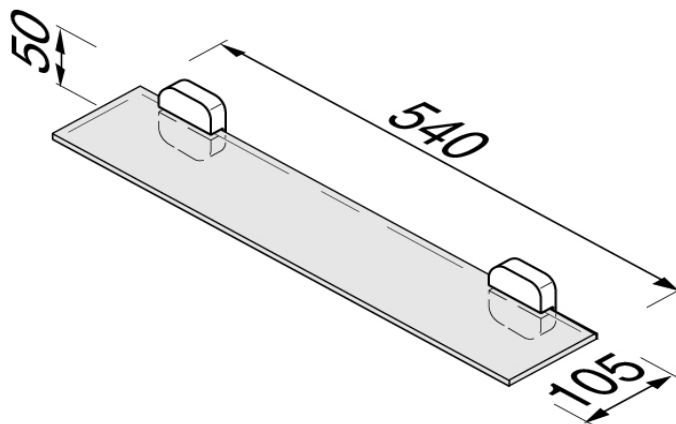

SPECIFICATION SHEET - bathroom accessories

BRAND:		Product Photo:
ORIGIN:	Netherlands	
SERIES:	THESSA	
PRODUCT DESCRIPTION:	Shelf 55cm	
MODEL No.	2401-02	
FINISH/COLOUR:	Chrome plated	
DIMENSIONS:	105mm L x 540mm W x 50mm H	
OPTIONAL MATCHING PARTS:		

Technical Informations:

REMINDER:	Do not use cleaners containing abrasive cleansers, ammonia, bleach, acids, waxes, alcohol, solvents or other products not recommended for chrome.
	All information is for reference only, installation shall always be based on the actual product delivered.