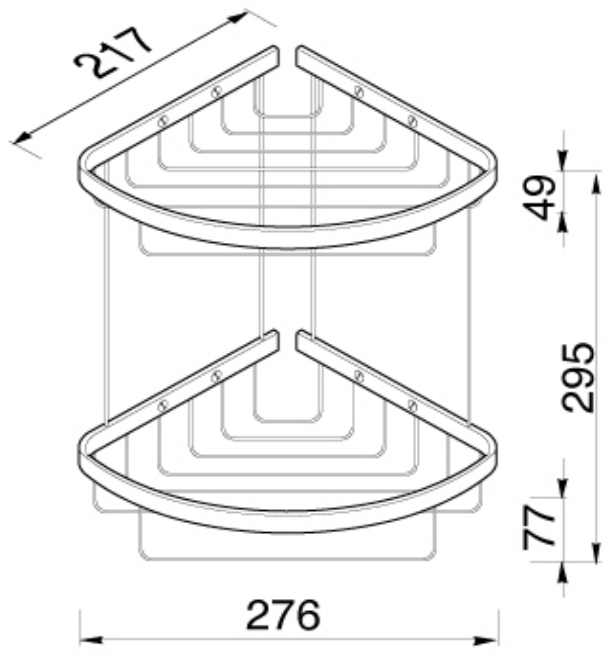

SPECIFICATION SHEET - bathroom accessories

BRAND:		Product Photo:
ORIGIN:	Netherlands	
SERIES:	BASKETS	
PRODUCT DESCRIPTION:	2-layer corner basket	
MODEL No.	183	
FINISH/COLOUR:	Chrome plated	
DIMENSIONS:	217mm L x 276mm W x 295mm H	
OPTIONAL MATCHING PARTS:		

Technical Informations:

REMINDER:	Do not use cleaners containing abrasive cleansers, ammonia, bleach, acids, waxes, alcohol, solvents or other products not recommended for chrome.
	All information is for reference only, installation shall always be based on the actual product delivered.