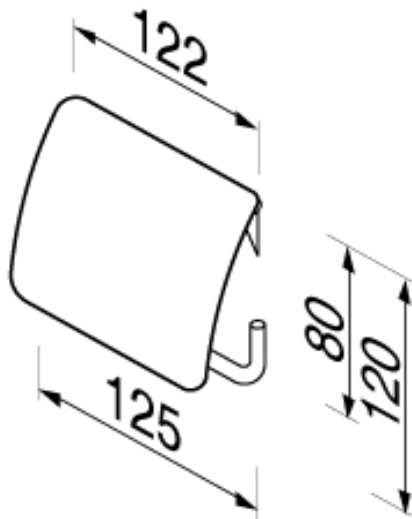

SPECIFICATION SHEET - bathroom accessories

BRAND:		Product Photo:
ORIGIN:	Netherlands	
SERIES:	HOTEL/STANDARD	
PRODUCT DESCRIPTION:	Roll holder with lid	
MODEL No.	145	
FINISH/COLOUR:	Chrome plated	
DIMENSIONS:	125mm W x 120mm H	
OPTIONAL MATCHING PARTS:		

Technical Informations:

REMINDER:	Do not use cleaners containing abrasive cleansers, ammonia, bleach, acids, waxes, alcohol, solvents or other products not recommended for chrome.
	All information is for reference only, installation shall always be based on the actual product delivered.