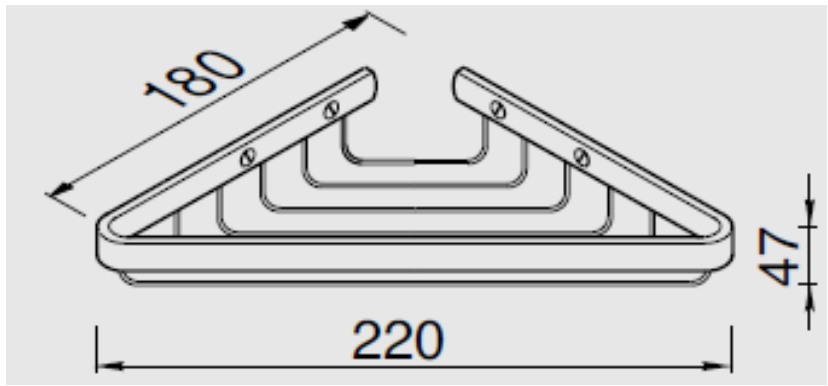

SPECIFICATION SHEET - bathroom accessories

BRAND:		Product Photo:
ORIGIN:	Netherlands	
SERIES:	BASKETS	
PRODUCT DESCRIPTION:	Corner bottle/sponge holder	
MODEL No.	144A	
FINISH/COLOUR:	Chrome plated	
DIMENSIONS:	180mm x 220mm x 47mm	
OPTIONAL MATCHING PARTS:		

Technical Informations:

REMINDER:	Do not use cleaners containing abrasive cleansers, ammonia, bleach, acids, waxes, alcohol, solvents or other products not recommended for chrome.
	All information is for reference only, installation shall always be based on the actual product delivered.