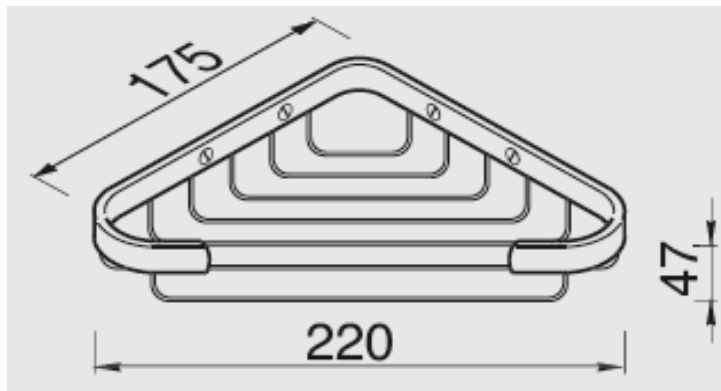

SPECIFICATION SHEET - bathroom accessories

BRAND:		Product Photo:
ORIGIN:	Netherlands	
SERIES:	BASKETS	
PRODUCT DESCRIPTION:	Corner bottle/sponge holder	
MODEL No.	144	
FINISH/COLOUR:	Chrome plated	
DIMENSIONS:	175mm L x 220mm W x 47mm H	
OPTIONAL MATCHING PARTS:		

Technical Informations:

REMINDER:	Do not use cleaners containing abrasive cleansers, ammonia, bleach, acids, waxes, alcohol, solvents or other products not recommended for chrome.
	All information is for reference only, installation shall always be based on the actual product delivered.