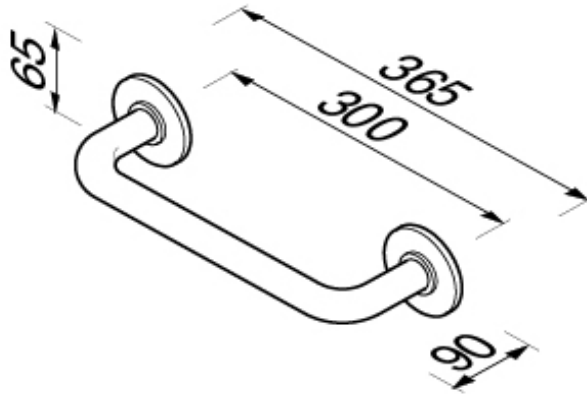

SPECIFICATION SHEET - bathroom accessories

BRAND:		Product Photo:
ORIGIN:	Netherlands	
SERIES:	HOTEL/STANDARD	
PRODUCT DESCRIPTION:	Grab bar 30cm 24mm tube	
MODEL No.	129-30	
FINISH/COLOUR:	Chrome plated	
DIMENSIONS:	90mm L x 365mm W x 65mm H	
OPTIONAL MATCHING PARTS:		

Technical Informations:

REMINDER:	Do not use cleaners containing abrasive cleansers, ammonia, bleach, acids, waxes, alcohol, solvents or other products not recommended for chrome.
	All information is for reference only, installation shall always be based on the actual product delivered.