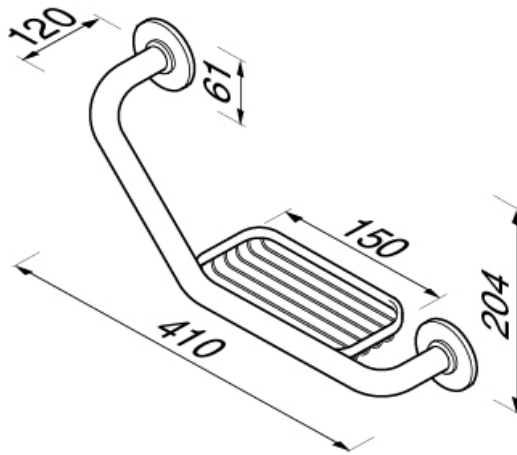

SPECIFICATION SHEET - bathroom accessories

BRAND:		Product Photo:
ORIGIN:	Netherlands	
SERIES:	HOTEL/STANDARD	
PRODUCT DESCRIPTION:	Grab bar with soap holder 24mm tube	
MODEL No.	128	
FINISH/COLOUR:	Chrome plated	
DIMENSIONS:	120mm L x 410mm W x 204mm H	
OPTIONAL MATCHING PARTS:		

Technical Informations:

REMINDER:	Do not use cleaners containing abrasive cleansers, ammonia, bleach, acids, waxes, alcohol, solvents or other products not recommended for chrome.
	All information is for reference only, installation shall always be based on the actual product delivered.