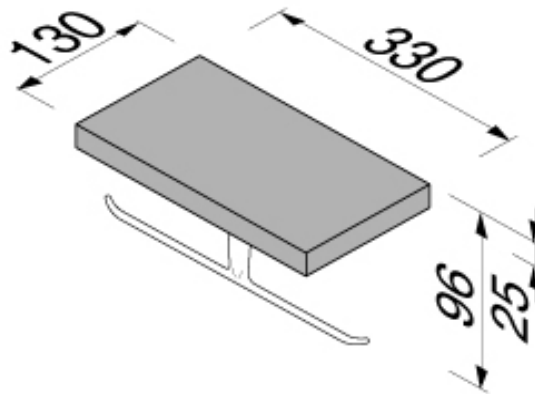

SPECIFICATION SHEET - bathroom accessories

BRAND:		Product Photo:
ORIGIN:	Netherlands	
SERIES:	HAIKU by MARCEL WANDERS	
PRODUCT DESCRIPTION:	Double roll holder with wenge shelf	
MODEL No.	12518-07	
FINISH/COLOUR:	Chrome plated / Wenge	
DIMENSIONS:	130mm L x 330mm W x 96mm H	
OPTIONAL MATCHING PARTS:		

Technical Informations:

REMINDER:	Do not use cleaners containing abrasive cleansers, ammonia, bleach, acids, waxes, alcohol, solvents or other products not recommended for chrome.
	All information is for reference only, installation shall always be based on the actual product delivered.