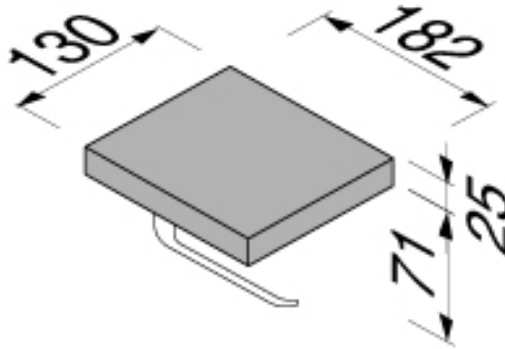

SPECIFICATION SHEET - bathroom accessories

BRAND:		Product Photo:
ORIGIN:	Netherlands	
SERIES:	HAIKU by MARCEL WANDERS	
PRODUCT DESCRIPTION:	Roll holder with wenge shelf	
MODEL No.	12508-07	
FINISH/COLOUR:	Chrome plated / Wenge	
DIMENSIONS:	130mm L x 182mm W	
OPTIONAL MATCHING PARTS:		

Technical Informations:

REMINDER:	Do not use cleaners containing abrasive cleansers, ammonia, bleach, acids, waxes, alcohol, solvents or other products not recommended for chrome.
	All information is for reference only, installation shall always be based on the actual product delivered.