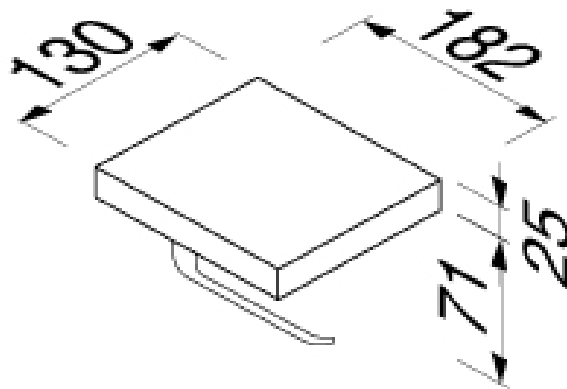

SPECIFICATION SHEET - bathroom accessories

BRAND:		Product Photo:
ORIGIN:	Netherlands	
SERIES:	HAIKU by MARCEL WANDERS	
PRODUCT DESCRIPTION:	Roll holder with chrome shelf	
MODEL No.	12508-02	
FINISH/COLOUR:	Chrome plated	
DIMENSIONS:	130mm L x 182mm W	
OPTIONAL MATCHING PARTS:		

Technical Informations:

REMINDER:	Do not use cleaners containing abrasive cleansers, ammonia, bleach, acids, waxes, alcohol, solvents or other products not recommended for chrome.
	All information is for reference only, installation shall always be based on the actual product delivered.