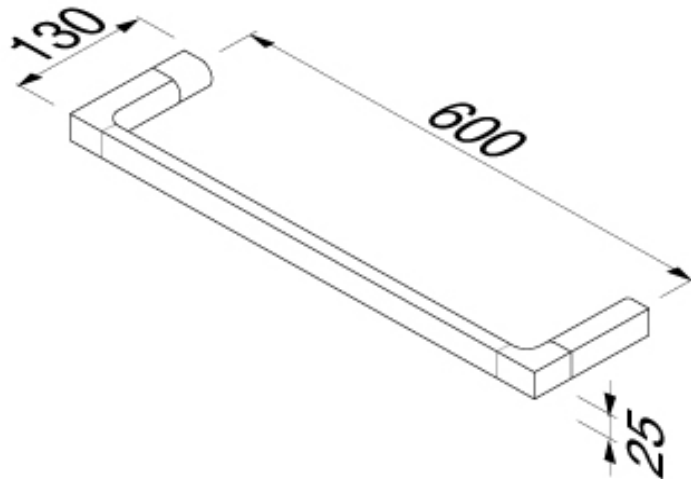

SPECIFICATION SHEET - bathroom accessories

BRAND:		Product Photo:
ORIGIN:	Netherlands	
SERIES:	HAIKU by MARCEL WANDERS	
PRODUCT DESCRIPTION:	Towel bar 60cm	
MODEL No.	12507-0260	
FINISH/COLOUR:	Chrome plated	
DIMENSIONS:	130mm L x 600mm W x 25mm H	
OPTIONAL MATCHING PARTS:		

Technical Informations:

REMINDER:	Do not use cleaners containing abrasive cleansers, ammonia, bleach, acids, waxes, alcohol, solvents or other products not recommended for chrome.
	All information is for reference only, installation shall always be based on the actual product delivered.