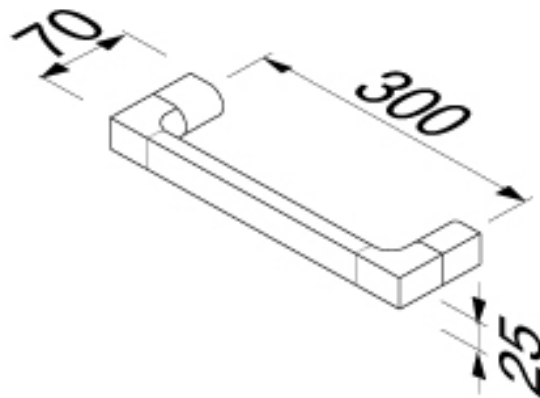

SPECIFICATION SHEET - bathroom accessories

BRAND:		Product Photo:
ORIGIN:	Netherlands	
SERIES:	HAIKU by MARCEL WANDERS	
PRODUCT DESCRIPTION:	Grab bar 30cm	
MODEL No.	12506-02	
FINISH/COLOUR:	Chrome plated	
DIMENSIONS:	70mm L x 300mm W x 25mm H	
OPTIONAL MATCHING PARTS:		

Technical Informations:

REMINDER:	Do not use cleaners containing abrasive cleansers, ammonia, bleach, acids, waxes, alcohol, solvents or other products not recommended for chrome.
	All information is for reference only, installation shall always be based on the actual product delivered.