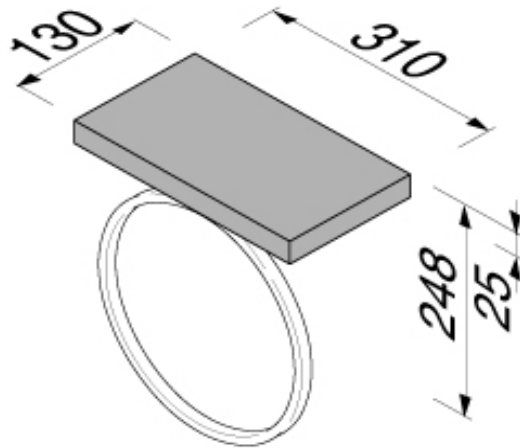

SPECIFICATION SHEET - bathroom accessories

BRAND:		Product Photo:
ORIGIN:	Netherlands	
SERIES:	HAIKU by MARCEL WANDERS	
PRODUCT DESCRIPTION:	Towel ring with wenge shelf	
MODEL No.	12504-07	
FINISH/COLOUR:	Chrome plated / Wenge	
DIMENSIONS:	130mm L x 310mm W x 248mm H	
OPTIONAL MATCHING PARTS:		

Technical Informations:

REMINDER:	Do not use cleaners containing abrasive cleansers, ammonia, bleach, acids, waxes, alcohol, solvents or other products not recommended for chrome.
	All information is for reference only, installation shall always be based on the actual product delivered.