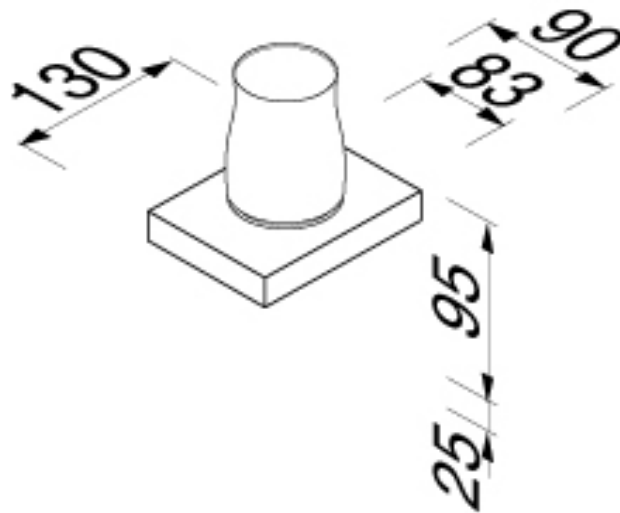

SPECIFICATION SHEET - bathroom accessories

BRAND:		Product Photo:
ORIGIN:	Netherlands	
SERIES:	HAIKU by MARCEL WANDERS	
PRODUCT DESCRIPTION:	Tumbler Glass with chrome holder	
MODEL No.	12502-02	
FINISH/COLOUR:	Chrome plated	
DIMENSIONS:	130mm L x 90mm W	
OPTIONAL MATCHING PARTS:		

Technical Informations:

REMINDER:	Do not use cleaners containing abrasive cleansers, ammonia, bleach, acids, waxes, alcohol, solvents or other products not recommended for chrome.
	All information is for reference only, installation shall always be based on the actual product delivered.