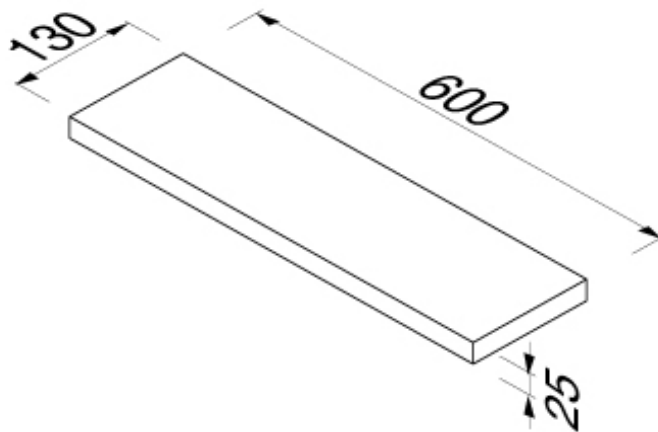

SPECIFICATION SHEET - bathroom accessories

BRAND:		Product Photo:
ORIGIN:	Netherlands	
SERIES:	HAIKU by MARCEL WANDERS	
PRODUCT DESCRIPTION:	Shelf 60cm	
MODEL No.	12501-0260	
FINISH/COLOUR:	Chrome plated	
DIMENSIONS:	130mm L x 600mm W x 25mm H	
OPTIONAL MATCHING PARTS:		

Technical Informations:

REMINDER:	Do not use cleaners containing abrasive cleansers, ammonia, bleach, acids, waxes, alcohol, solvents or other products not recommended for chrome. All information is for reference only, installation shall always be based on the actual product delivered.